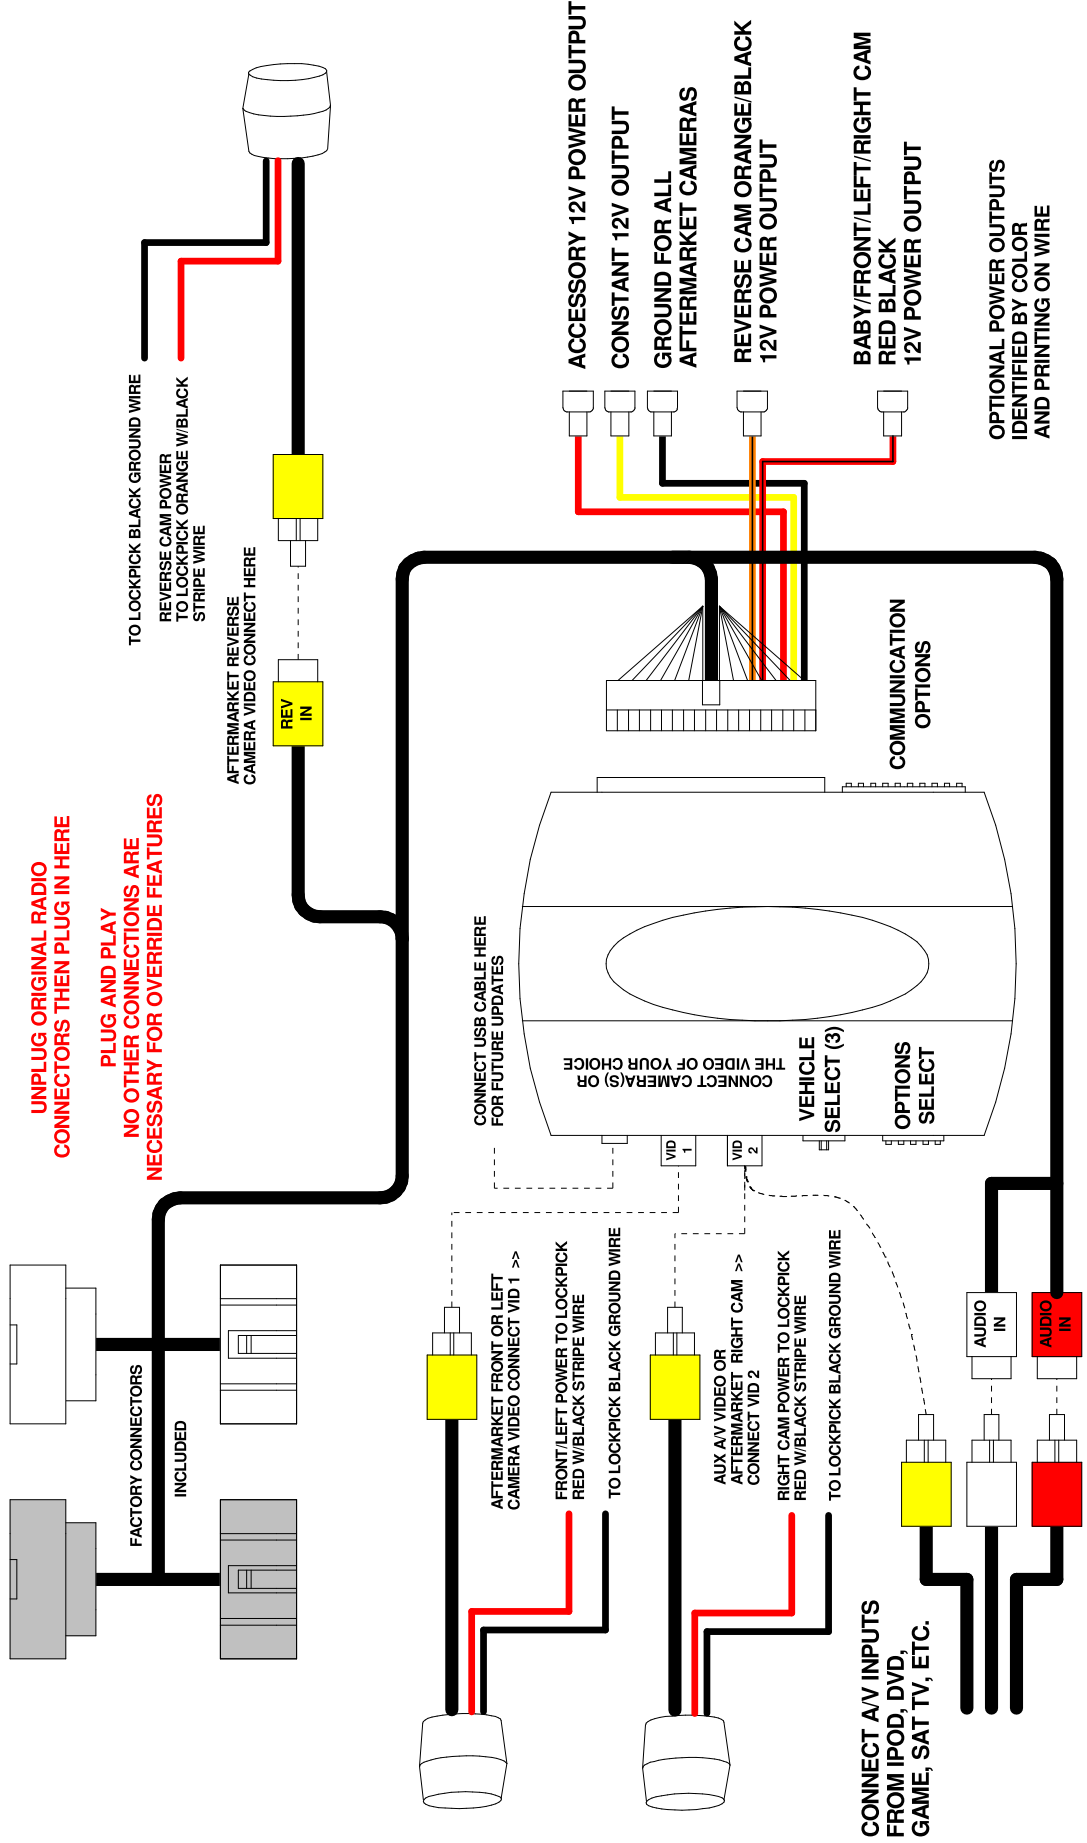

C8 FIM LOCKPICK™ INSTALLATION OPTIONS

COPYRIGHT 2012 COASTAL ELECTRONIC TECHNOLOGIES, INC.

UNPLUG ORIGINAL RADIO CONNECTORS THEN PLUG IN HERE
PLUG AND PLAY
NO OTHER CONNECTIONS ARE NECESSARY FOR OVERRIDE FEATURES

CONNECT A/V INPUTS FROM IPOD, DVD, GAME, SAT TV, ETC.

OPTIONAL POWER OUTPUTS IDENTIFIED BY COLOR AND PRINTING ON WIRE