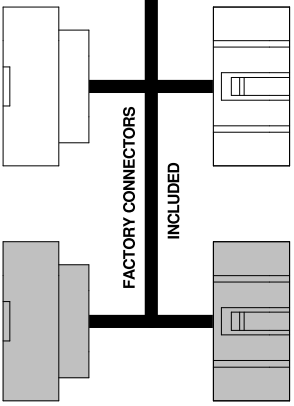

C8 FIM LOCKPICK™ INSTALLATION OPTIONS

COPYRIGHT 2012 COASTAL ELECTRONIC TECHNOLOGIES, INC.

UNPLUG ORIGINAL RADIO CONNECTORS THEN PLUG IN HERE
PLUG AND PLAY
NO OTHER CONNECTIONS ARE NECESSARY FOR OVERRIDE FEATURES

CONNECT A/V INPUTS FROM IPOD, DVD, GAME, SAT TV, ETC.

OPTIONAL POWER OUTPUTS IDENTIFIED BY COLOR AND PRINTING ON WIRE